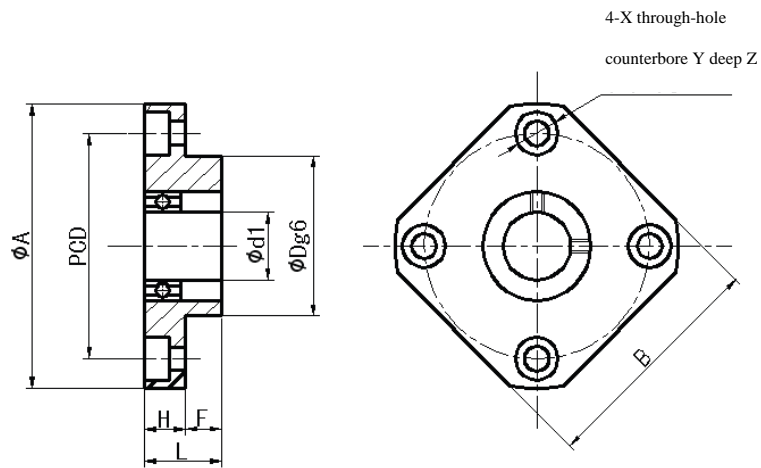

End support block

FF floating end

| Type | Size (mm) | | | | | | | | | | |
|------|-----------|----|----|----|-----|-----|-----|----|-----|------|-----|
| | d1 | L | H | F | Dg6 | A | PCD | B | X | Y | Z |
| FF6 | 6 | 10 | 6 | 4 | 22 | 36 | 28 | 28 | 3.4 | 6.5 | 4 |
| FF10 | 8 | 12 | 7 | 5 | 28 | 43 | 35 | 35 | 3.4 | 6.5 | 4 |
| FF12 | 10 | 15 | 7 | 8 | 34 | 52 | 42 | 42 | 4.5 | 8 | 4 |
| FF15 | 15 | 17 | 9 | 8 | 40 | 63 | 50 | 52 | 5.5 | 9.5 | 6 |
| FF17 | 17 | 20 | 11 | 9 | 50 | 77 | 62 | 61 | 6.6 | 11 | 6.5 |
| FF20 | 20 | 20 | 11 | 9 | 57 | 85 | 70 | 68 | 6.6 | 11 | 6.5 |
| FF25 | 25 | 24 | 14 | 10 | 63 | 98 | 80 | 79 | 9 | 14 | 9 |
| FF30 | 30 | 32 | 15 | 17 | 75 | 117 | 95 | 93 | 11 | 17.5 | 11 |